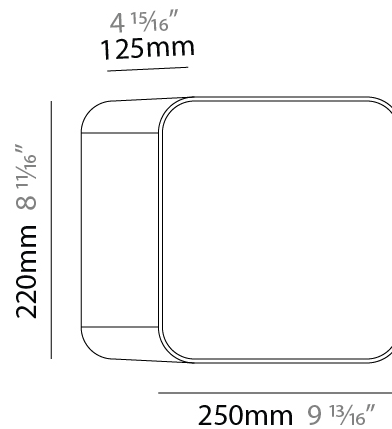

PROJECT
TYPE
SPECIFIER
QUANTITY
DATE

CUBE SURFACE

D72001- -
base number   Color   Finish
                         Temperature   Options

1. To build a product code in our configurator select the specify button on the base model # product page
2. To build a manual product code on this datasheet choose from the options listed below in blue font and add the suffix to the base model #

GENERAL

Series: Cube
Brand: Tunto
Division: Design
Mounting Type: Surface
Mounting Location: Wall / Ceiling
Subcategory: Ambient

PHYSICAL

Shape: Rectangle
Length (mm): 250
Length (in): 9 ¹³/₁₆
Height (mm): 165
Depth (mm): 220
Height (in): 6 ¹/₂
Depth (in): 8 ¹¹/₁₆
Light Distribution: Direct
Diffuser: Opal
Fixture Finish: BIR / OAK / WAL
Fixture Material: Wood

ELECTRICAL

Lamp Type: LED
Input Wattage (W): 16
Dimming: Tri-Mode (Non-Dimming and Phase Dimming (120Vac only) and 0-10V Dimming)
Driver Included: Yes
Driver Location: Integrated
Driver Type: Constant Current - Universal
Driver Class: Class 2
Input Voltage (V): 120 - 277
Constant Current (MA): 700

LED

Color Temperature (°K): 2700 / 3000 / 4000
Nominal Lumen (lm): 440
CRI: >93 CRI
Lamp Life (hrs): 50000

OPTICAL

RATINGS AND CERTIFICATIONS

Certified By: Certified for North American Standards
IP rating: IP20