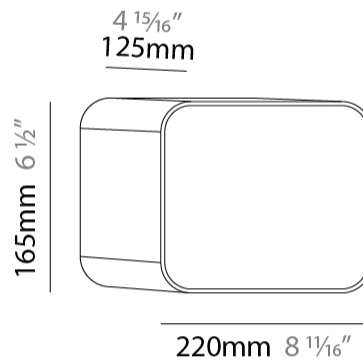

CUBE SURFACE

D72000-

base number   Color   Finish
Temperature   Options

1. To build a product code in our configurator select the specify button on the base model # product page
2. To build a manual product code on this datasheet choose from the options listed below in blue font and add the suffix to the base model #

GENERAL

Series: Cube
Brand: Tunto
Division: Design
Mounting Type: Surface
Mounting Location: Wall / Ceiling
Subcategory: Ambient

PHYSICAL

Shape: Rectangle
Length (mm): 220
Length (in): $8 \frac{11}{16}$
Height (mm): 165
Depth (mm): 125
Height (in): $6 \frac{1}{2}$
Depth (in): $4 \frac{15}{16}$
Light Distribution: Direct
Diffuser: Opal
Fixture Finish: BIR / OAK / WAL
Fixture Material: Wood

ELECTRICAL

Lamp Type: LED (Zhaga Standard)
Input Wattage (W): 11
Dimming: Tri-Mode (Non-Dimming and Phase Dimming (120Vac only) and 0-10V Dimming)
Driver Included: Yes
Driver Location: Integrated
Driver Type: Constant Current - Universal
Driver Class: Class 2
Input Voltage (V): 120 - 277
Constant Current (MA): 700

LED

Color Temperature (°K): 2700 / 3000 / 4000
Nominal Lumen (lm): 440
CRI: >93 CRI
Lamp Life (hrs): 50000

OPTICAL

RATINGS AND CERTIFICATIONS

Certified By: Certified for North American Standards
IP rating: IP20