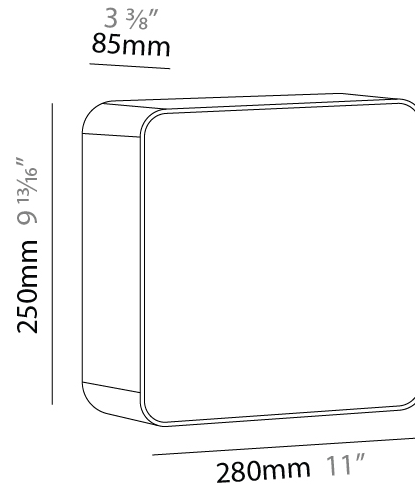

PROJECT _____
TYPE _____
SPECIFIER _____
QUANTITY _____
DATE _____

CUBE SURFACE

D72002- _____ - _____
base number   Color   Finish
                                         Temperature   Options

1. To build a product code in our configurator select the specify button on the base model # product page
2. To build a manual product code on this datasheet choose from the options listed below in blue font and add the suffix to the base model #

GENERAL

Series: Cube
Brand: Tunto
Division: Design
Mounting Type: Surface
Mounting Location: Wall / Ceiling
Subcategory: Ambient

PHYSICAL

Shape: Rectangle
Length (mm): 280
Length (in): 11
Height (mm): 165
Depth (mm): 250
Height (in): 6 1/2
Depth (in): 9 13/16
Light Distribution: Direct
Diffuser: Opal
Fixture Finish: BIR / OAK / WAL
Fixture Material: Wood

ELECTRICAL

Lamp Type: LED
Input Wattage (W): 20
Dimming: Tri-Mode (Non-Dimming and Phase Dimming (120Vac only) and 0-10V Dimming)
Driver Included: Yes
Driver Location: Integrated
Driver Type: Constant Current - Universal
Driver Class: Class 2
Input Voltage (V): 120 - 277
Constant Current (MA): 700

LED

Color Temperature (°K): 2700 / 3000 / 4000
Nominal Lumen (lm): 1000
CRI: >93 CRI
Lamp Life (hrs): 50000

OPTICAL

RATINGS AND CERTIFICATIONS

Certified By: Certified for North American Standards
IP rating: IP20